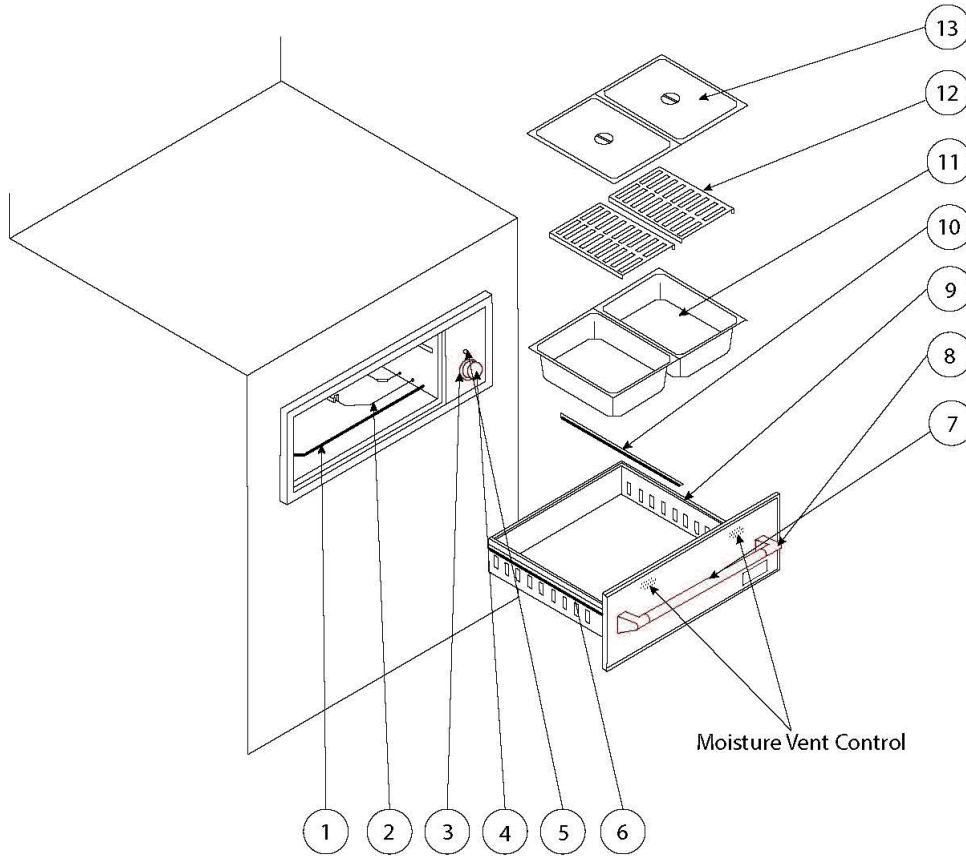

## L30WD Parts Breakdown

Click on any circled item, then add the part to your cart. If it won't click, the part is not available. If the part is not available, please call us at: 888.988.4546

| Item | Part No. | Name                                | Qty | Uom | NOTES |
|------|----------|-------------------------------------|-----|-----|-------|
| 1    | 32624    | HEATING ELEMENT                     | 1   | EA  |       |
| 2    | 33483    | THERMOSTAT                          | 1   | EA  |       |
| 3    | 10001    | BEZEL                               | 1   | EA  |       |
| 4    | 31419    | KNOB, BURNER                        | 1   | EA  |       |
| 5    | 32630    | HEAT ON LIGHT                       | 1   | EA  |       |
| 6    | 32217    | DRAWER SLIDE, 18" FULL<br>EXTENTION | 2   | EA  |       |
| 7    | 32634    | DRAWER HANDLE                       | 1   | EA  |       |
| 8    | 31736    | END CAP FDR HOOD<br>HANDLE          | 2   | EA  |       |
| 9    | 80826    | DRAWER ASSEMBLY                     | 1   | EA  |       |
| 10   | 32603    | STEAM PAN GUIDE                     | 1   | EA  |       |
| 11   | 32640    | STEAM PAN                           | 2   | EA  |       |
| 12   | 31967    | STEAM RACK                          | 2   | EA  |       |
| 13   | 32633    | STEAM PAN LID                       | 2   | EA  |       |
| NI   | 70078    | POWER CORD                          | 1   | EA  |       |